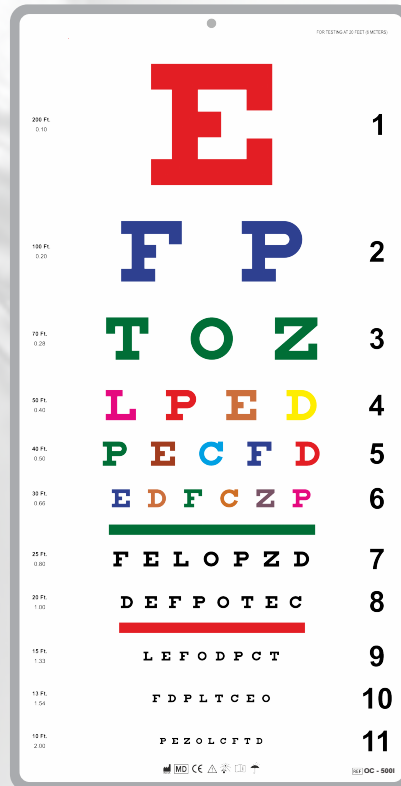

**TRADITIONAL SNELLEN COLOUR CHART
WITH RED GREEN BARS,
VISUAL ACUITY TEST 6M / 20 FT**

MODEL : OC-5001

OC-5001

This Snellen Color Alphabetical Eye Chart allows the examiner to check the Visual Acuity with Color Vision Deficiency Color Blindness simultaneously with easily understood letters and carefully selected Colors at 20 Feet distance.

Features: -

- This Color Vision Eye Chart is designed as a fun and affordable method for adults to easily screen children for Color vision Deficiency.
- Made of Extra Strong, Easily Washable, Non-reflecting, Matte Finish PVC Sheet.
- Perfect for optometrists, students, offices, and schools.
- And the top center hole, easy to hang on the wall.
- Eye chart measures 28 X 56 cm (11 X 22 in.)